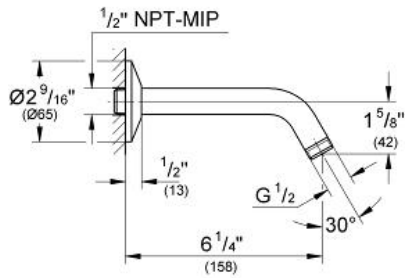

RELEXA
6 5/8" Tubular Shower Arm
MODEL # 27412BE0

Pure Freude
an Wasser

Product Description:

RELEXA

6 5/8" Tubular Shower Arm

Standard Specification:

- GROHE StarLight chrome finish

Color: